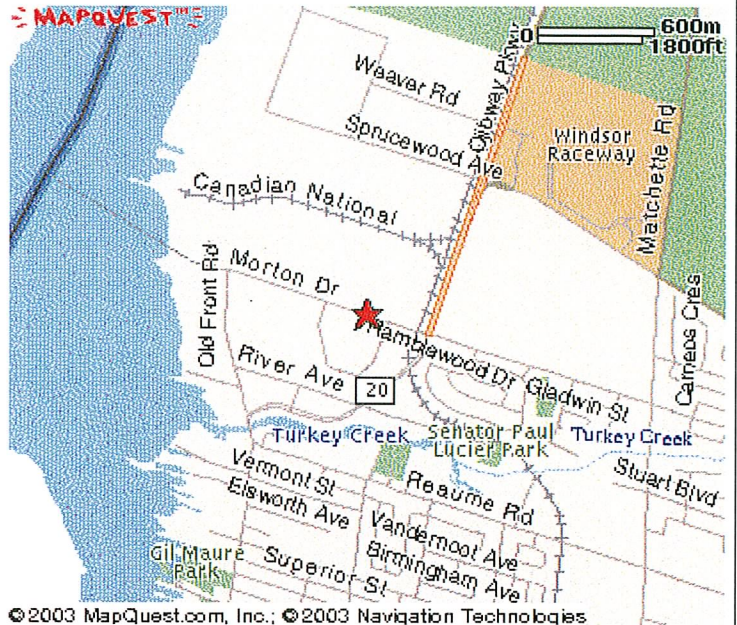

City: Windsor
 Company Name: **Redoe Mold Co. Ltd.** Telephone: 519-734-6161
 Address: 665 Morton Drive, Windsor, Ontario, Canada, N9J 3T9
 1. Take the bridge into Canada.
 2. After crossing the bridge you will be on Huron Church Rd., Go South on Huron Church to E.C. Row Expressway
 3. Take E.C. Row Expressway WEST to Morton Drive. Plant 1 is on the left side of Morton Drive

 **Redoe Mold Plant # 1**
 19,000 sq. ft.

©2003 MapQuest.com, Inc.; ©2003 Navigation Technologies

©2003 MapQuest.com, Inc.; ©2003 Navigation Technologies