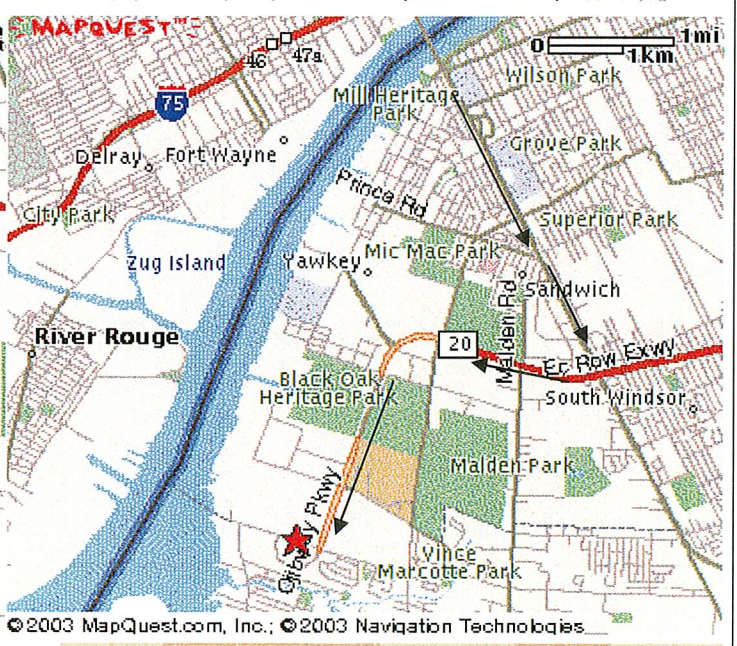

City: Windsor
 Company Name: **Redoe Mold Co. Ltd.** Telephone: 519-734-6161
 Address: 665 Morton Drive, Windsor, Ontario, Canada, N9J 3T9
 1. Take the bridge into Canada.
 2. After crossing the bridge you will be on Huron Church Rd., Go South on Huron Church to E.C. Row Expressway
 3. Take E.C. Row Expressway WEST to Morton Drive. Plant 1 is on the left side of Morton Drive